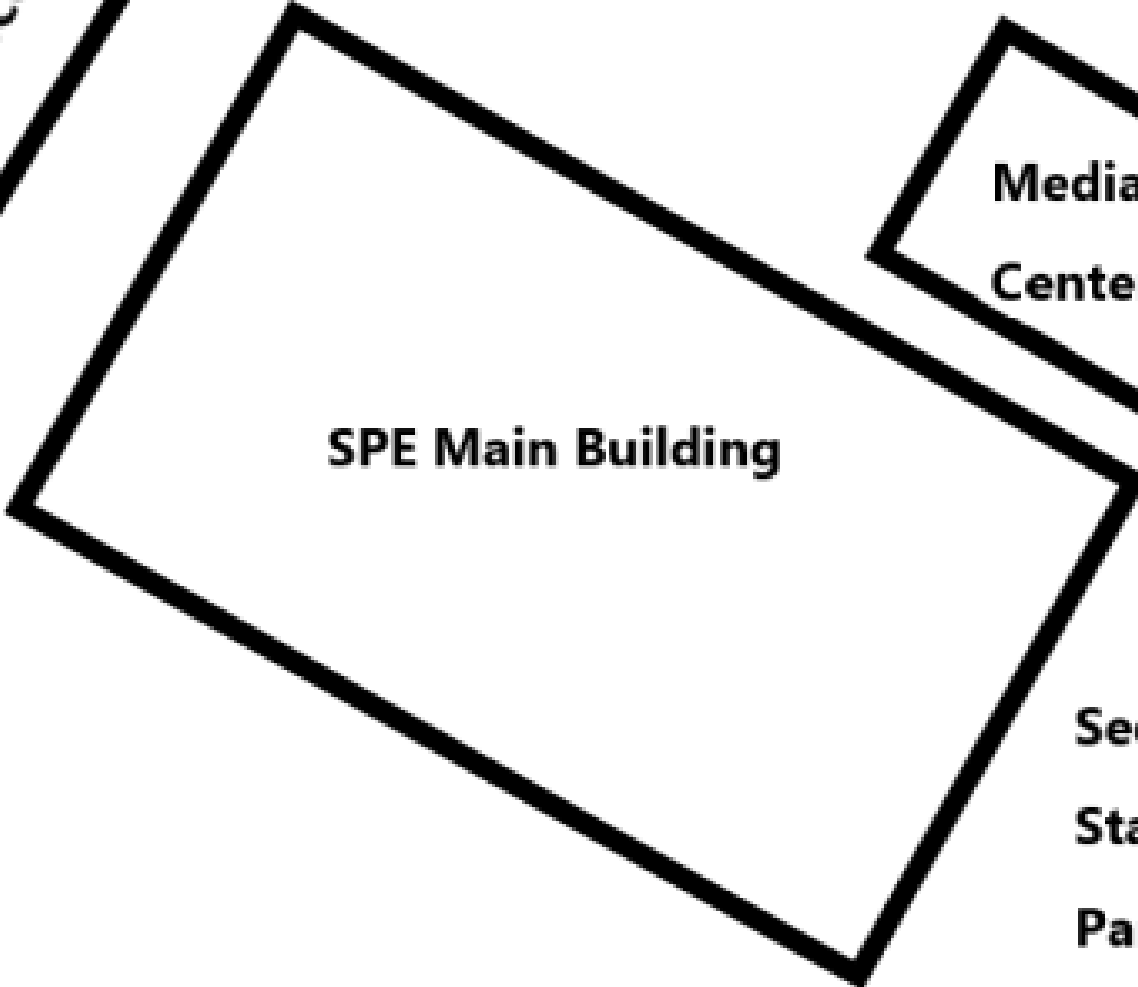

**Sunset Park
Elementary**

SW 103rd Ave

SW 102nd Ave (Only Bus Pick up Lane)

Music Room

Secondary
Staff
Parking

Staff Parking Lot

SW 84th St (Parent Pick up and Drop-Off Carpool Lane)